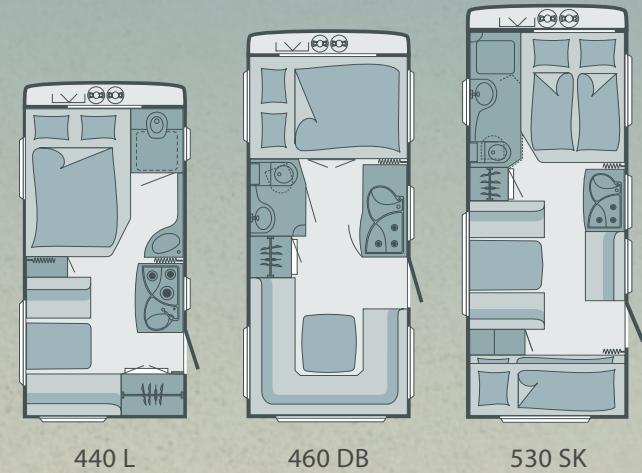

► 460 DB / PACIFIC

King of the storage! Large drawers in convenient Gourmet kitchen centre and a high-level bed with amounts of storage space.

► 530 SK / ISCHIA
Family-friendly! The large lounge can be converted to another spacious sleeping berth.

PACIFIC		440 L	460 DB	530 SK	
Total width	cm	230	230	230	
Length conversion / total length	cm	498 / 643	523 / 674	638 / 779	
Total height / Awning size	cm	259 / 900	259 / 925	259 / 1040	
Internal height	cm	195	195	195	
Bed size	Front	cm	202x140/100	210x167/163	202x140/100
	Sideways	cm	-	-	188 x 102
	Rear	cm	195x135/100	211x158/124	2x 210 x 70
Mass in running order *	kg	1040	1090	1260	
Payload	kg	260	210	240	
Maximum authorised weight	kg	1300	1300	1500	
Weight upgrade (comes with Added Value package)	kg	1500	1700	1800	
Chassis type		AL-KO	AL-KO	AL-KO	
Heating		S 3002	S 3002	S 3002	
Fridge/freezer compartment	l	93 / 10,5	93 / 10,5	93 / 10,5	
Fresh water tank/waste water tank capacities	l	38/22	38/22	38/22	
Power outlets 230 V		3	3	4	